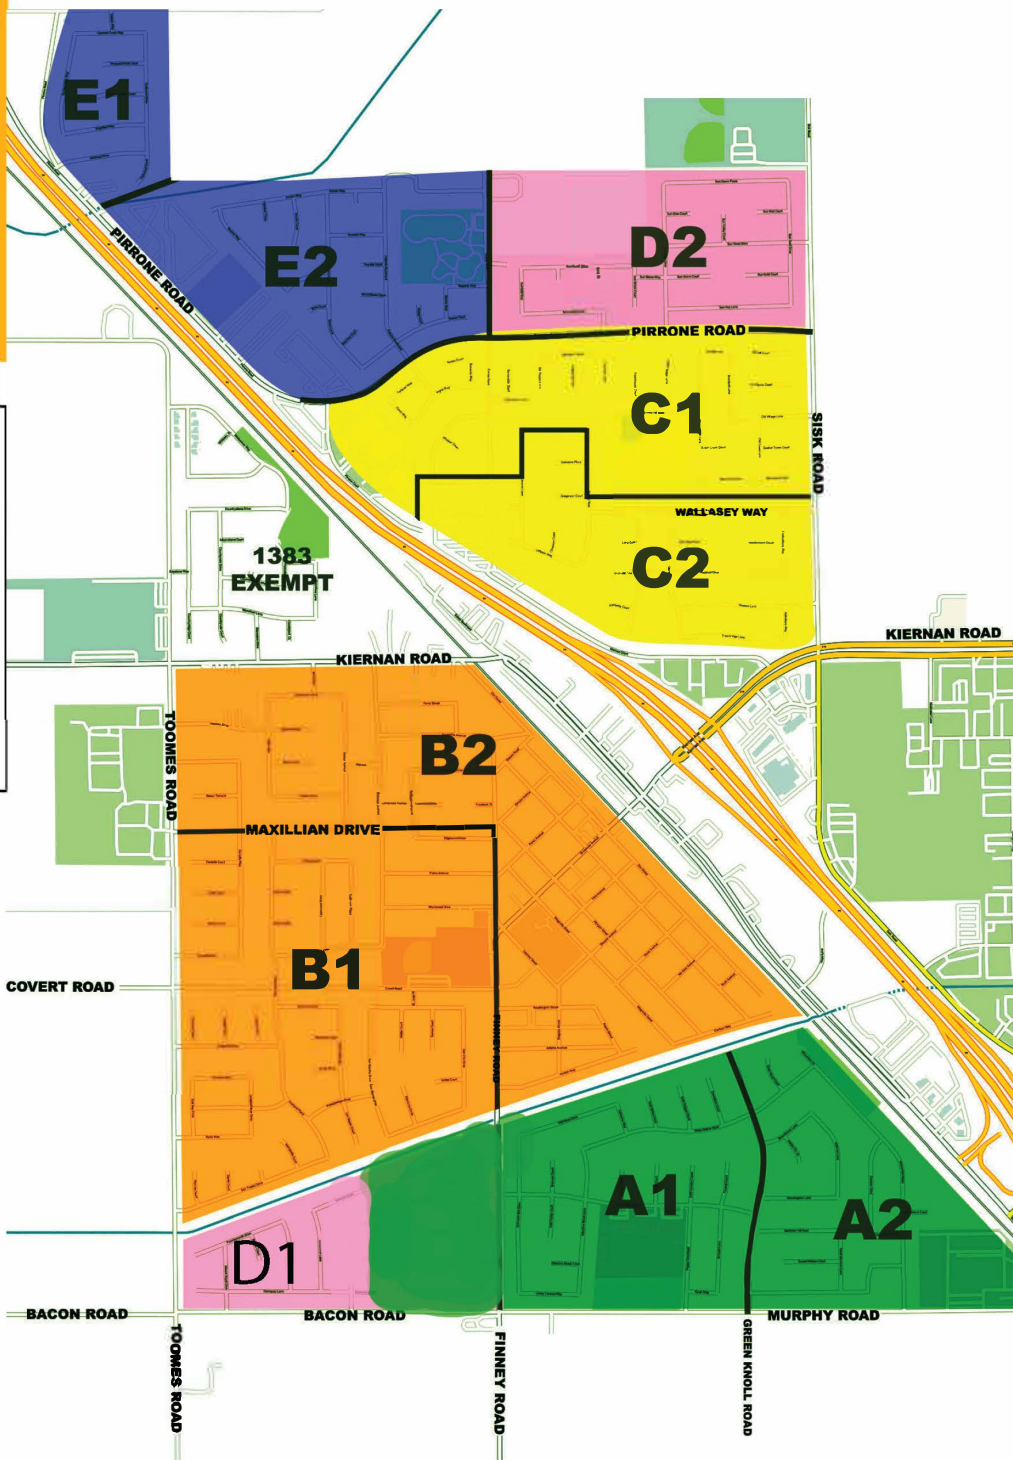

Salida Recycle Schedule 2025

All Recycle services will be every other week

Place your carts out on the street the night before your pick-up day. All carts must be 3 feet apart from each cart and other objects or structures. The lid must be closed and lid facing the street. **Holidays observed: Christmas, New Year's, 4th of July & Thanksgiving.** If your service day falls on the holiday all pick-ups will be delayed one day later.

SU	MO	TU	WE	TH	FR	SA
						1
2	3	4	5	6	7	8
9	10	11	12	13	14	15
16	17	18	19	20	21	22
23	24	25	26	27	28	29

SU	MO	TU	WE	TH	FR	SA
						1
2	3	4	5	6	7	8
9	10	11	12	13	14	15
16	17	18	19	20	21	22
23	24	25	26	27	28	29
30	31					

October

November

December

SU	MO	TU	WE	TH	FR	SA
			1	2	3	4
5	6	7	8	9	10	11
12	13	14	15	16	17	18
19	20	21	22	23	24	25
26	27	28	29	30	31	

SU	MO	TU	WE	TH	FR	SA
						1
2	3	4	5	6	7	8
9	10	11	12	13	14	15
16	17	18	19	20	21	22
23	24	25	26	X	28	29
30						

SU	MO	TU	WE	TH	FR	SA
	1	2	3	4	5	6
7	8	9	10	11	12	13
14	15	16	17	18	19	20
21	22	23	24	X	26	27
28	29	30	31			