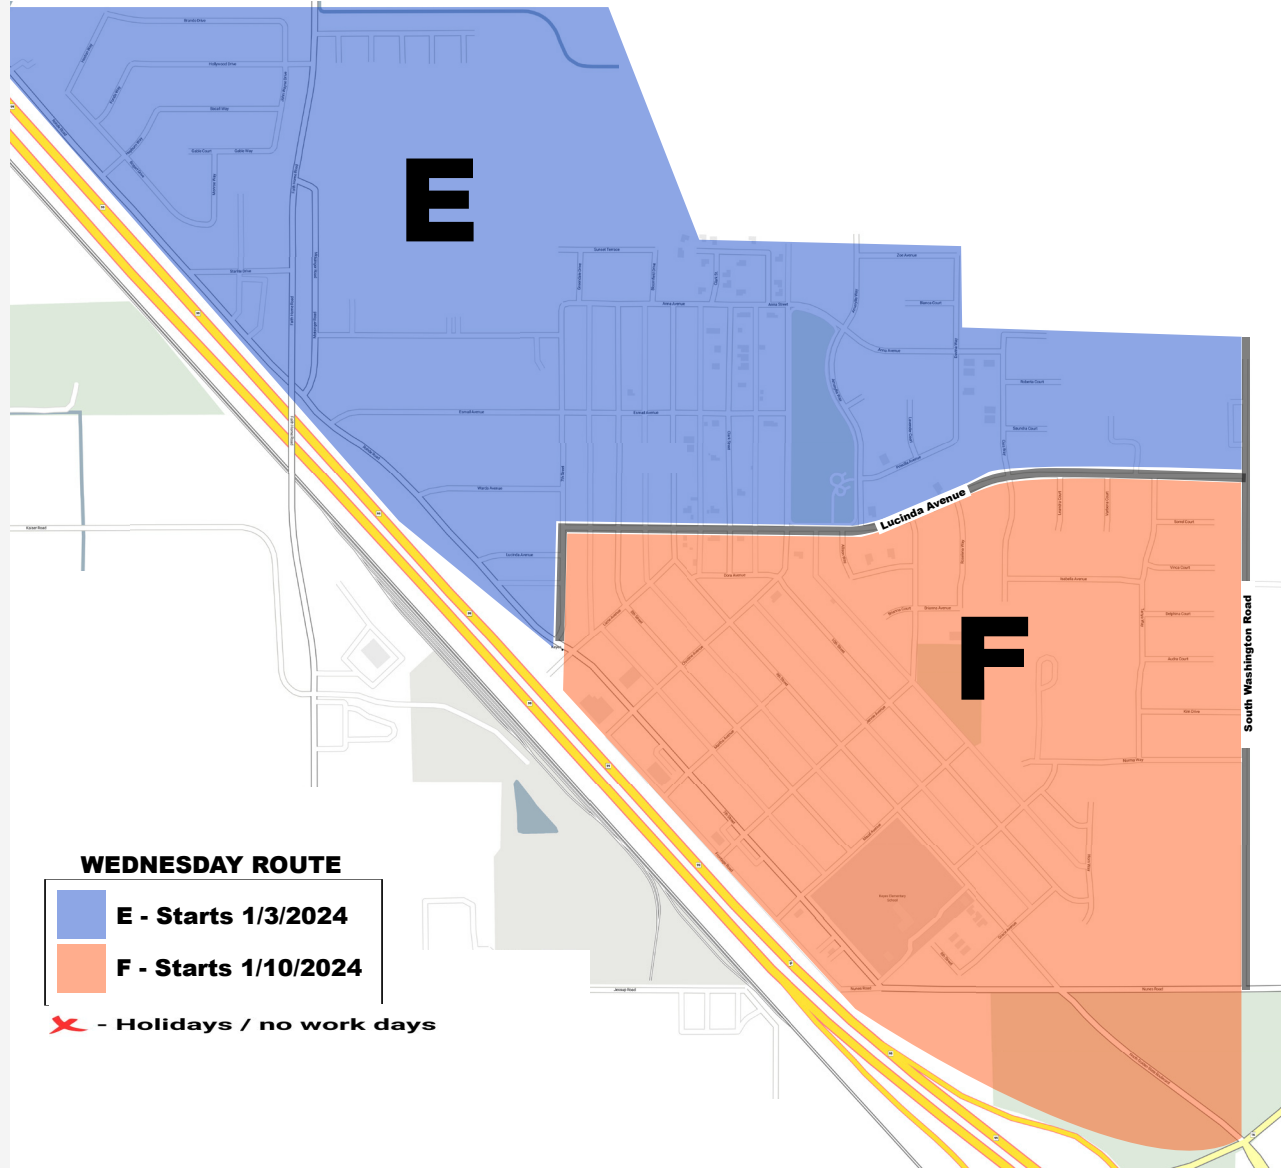

January

February

March

Keyes Recycle Schedule 2024

All Recycle services will be every other week

Place your carts out on the street the night before your pick-up day. All carts must be 3 feet apart from each cart and other objects or structures. The lid must be closed and lid facing the street.

Holidays observed: Christmas, New Year's, 4th of July & Thanksgiving.

If your service day falls on the holiday all pick-ups will be delayed one day later.

April

May

June

July

August

September

October

November

December

SU	MO	TU	WE	TH	FR	SA
	X	2	3	4	5	6
7	8	9	10	11	12	13
14	15	16	17	18	19	20
21	22	23	24	25	26	27
28	29	30	31			

SU	MO	TU	WE	TH	FR	SA
				1	2	3
4	5	6	7	8	9	10
11	12	13	14	15	16	17
18	19	20	21	22	23	24
25	26	27	28	29		

SU	MO	TU	WE	TH	FR	SA
					1	2
3	4	5	6	7	8	9
10	11	12	13	14	15	16
17	18	19	20	21	22	23
24	25	26	27	28	29	30
31						

SU	MO	TU	WE	TH	FR	SA
	1	2	3	4	5	6
7	8	9	10	11	12	13
14	15	16	17	18	19	20
21	22	23	24	25	26	27
28	29	30				

SU	MO	TU	WE	TH	FR	SA
			1	2	3	4
5	6	7	8	9	10	11
12	13	14	15	16	17	18
19	20	21	22	23	24	25
26	27	28	29	30	31	

SU	MO	TU	WE	TH	FR	SA
						1
2	3	4	5	6	7	8
9	10	11	12	13	14	15
16	17	18	19	20	21	22
23	24	25	26	27	28	29
30						

SU	MO	TU	WE	TH	FR	SA
	1	2	3	X	5	6
7	8	9	10	11	12	13
14	15	16	17	18	19	20
21	22	23	24	25	26	27
28	29	30	31			

SU	MO	TU	WE	TH	FR	SA
				1	2	3
4	5	6	7	8	9	10
11	12	13	14	15	16	17
18	19	20	21	22	23	24
25	26	27	28	29	30	31

SU	MO	TU	WE	TH	FR	SA
1	2	3	4	5	6	7
8	9	10	11	12	13	14
15	16	17	18	19	20	21
22	23	24	25	26	27	28
29	30					

SU	MO	TU	WE	TH	FR	SA
	1	2	3	4	5	
6	7	8	9	10	11	12
13	14	15	16	17	18	19
20	21	22	23	24	25	26
27	28	29	30	31		

SU	MO	TU	WE	TH	FR	SA
					1	2
3	4	5	6	7	8	9
10	11	12	13	14	15	16
17	18	19	20	21	22	23
24	25	26	27	X	29	30

SU	MO	TU	WE	TH	FR	SA
1	2	3	4	5	6	7
8	9	10	11	12	13	14
15	16	17	18	19	20	21
22	23	24	X	26	27	28
29	30	31