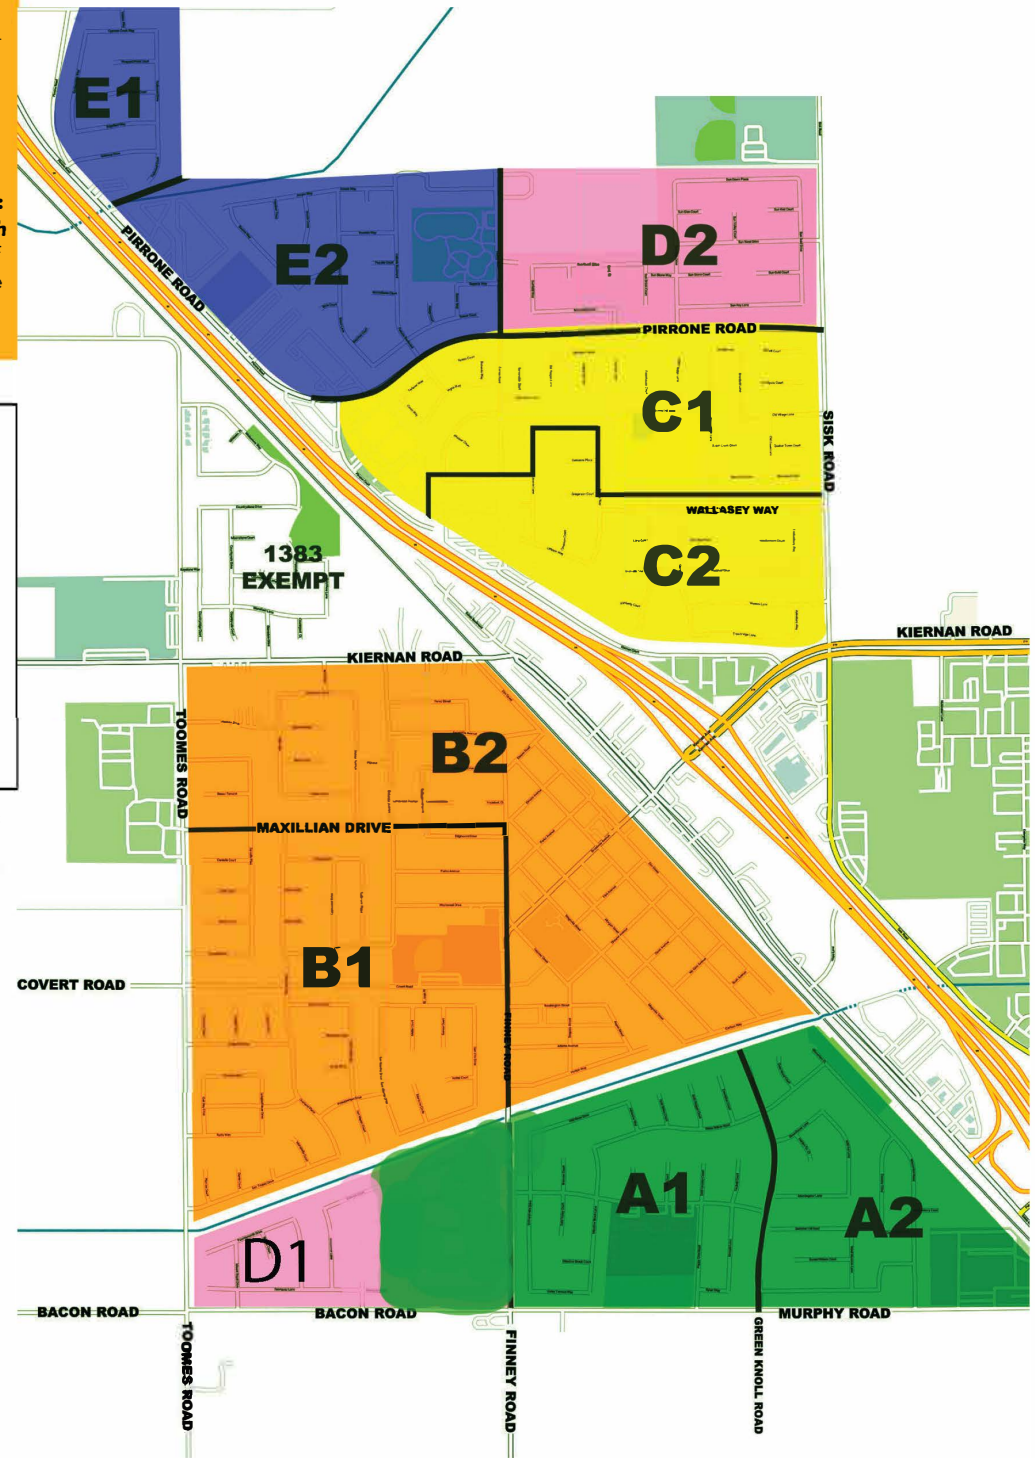

# Salida Recycle Schedule 2023

All Recycle services will be every other week

Place your carts out on the street the night before your pick-up day. All carts must be 3 feet apart from each cart and other objects or structures. The lid must be closed and lid facing the street. **Holidays observed: Christmas, New Year's, 4th of July & Thanksgiving.** If your service day falls on the holiday all pick-ups will be delayed one day later.

## JANUARY

S	M	T	W	T	F	S
1	2	3	4	5	6	7
A1	B1	C1	D1	E1		
8	9	10	11	12	13	14
A2	B2	C2	D2	E2		
15	16	17	18	19	20	21
A1	B1	C1	D1	E1		
22	23	24	25	26	27	28
A2	B2	C2	D2	E2		
29	30	31				
A1	B1					

## APRIL

S	M	T	W	T	F	S
						1
2	3	4	5	6	7	8
A2	B2	C2	D2	E2		
9	10	11	12	13	14	15
A1	B1	C1	D1	E1		
16	17	18	19	20	21	22
A2	B2	C2	D2	E2		
23	24	25	26	27	28	29
A1	B1	C1	D1	E1		
30						

## DECEMBER

S	M	T	W	T	F	S
						1
						E2
2	3	4	5	6	7	8
A1	B1	C1	D1	E1		
9	10	11	12	13	14	15
A2	B2	C2	D2	E2		
16	17	18	19	20	21	22
A1	B1	C1	D1	E1		
23	24	25	26	27	28	29
A2	B2	C2	D2	E2		
30	31					
A1						