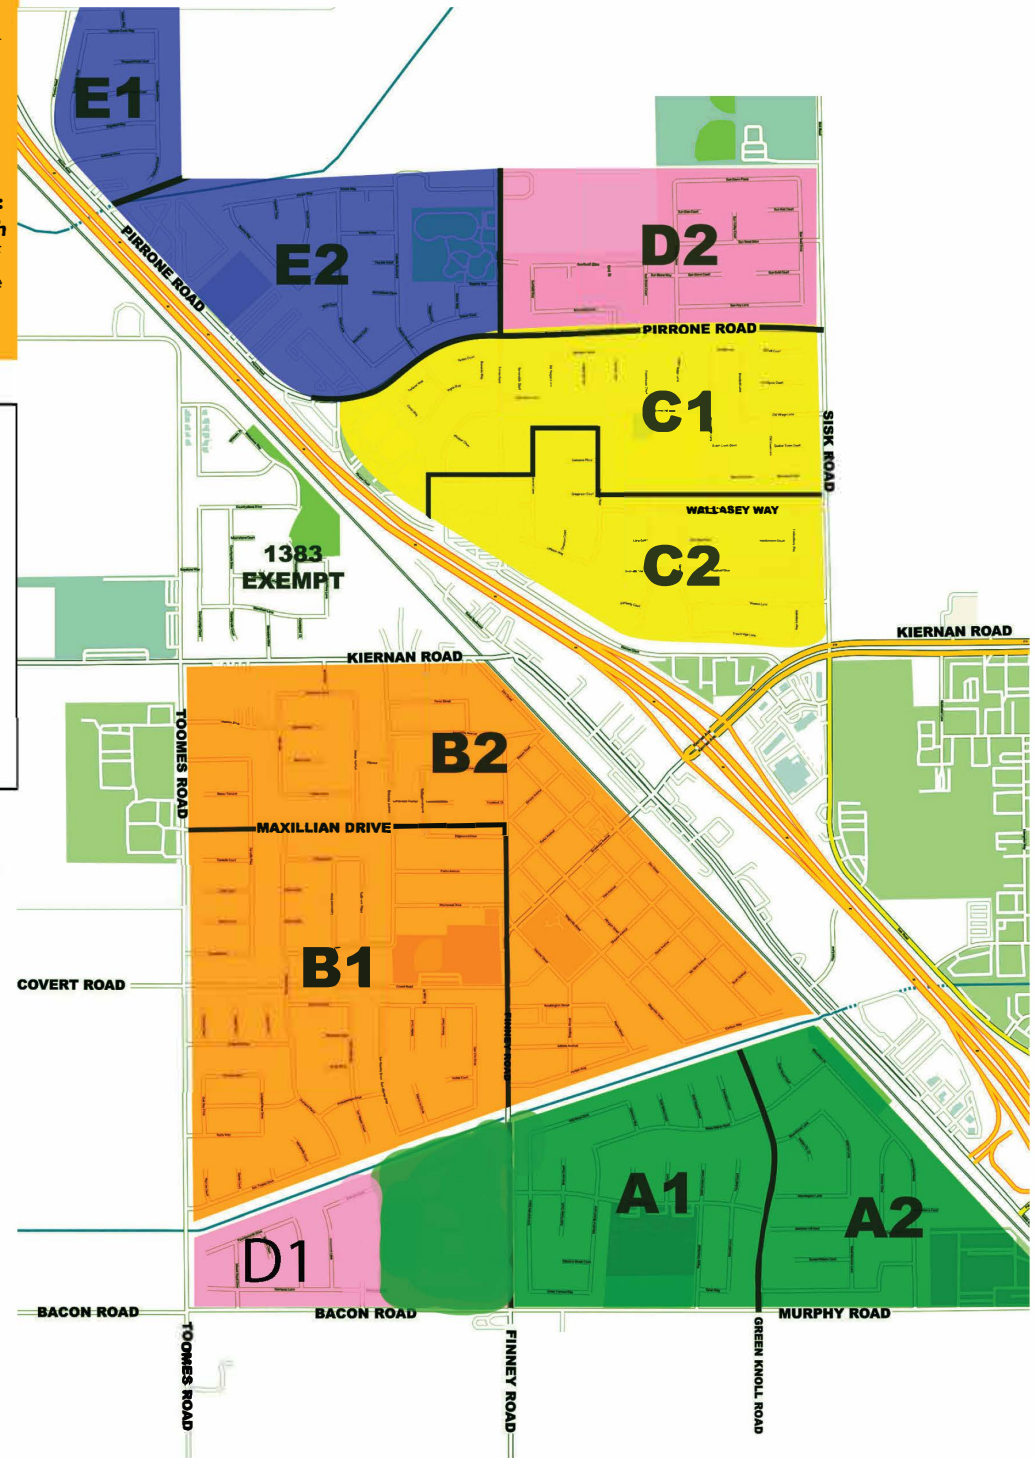

# Salida Recycle Schedule 2023

All Recycle services will be every other week

Place your carts out on the street the night before your pick-up day. All carts must be 3 feet apart from each cart and other objects or structures. The lid must be closed and lid facing the street. **Holidays observed: Christmas, New Year's, 4th of July & Thanksgiving.** If your service day falls on the holiday all pick-ups will be delayed one day later.

## JANUARY

S	M	T	W	T	F	S
1	2	3	4	5	6	7
A1	B1	C1	D1	E1		
8	9	10	11	12	13	14
A2	B2	C2	D2	E2		
15	16	17	18	19	20	21
A1	B1	C1	D1	E1		
22	23	24	25	26	27	28
A2	B2	C2	D2	E2		
29	30	31				
A1	B1					

## APRIL

S	M	T	W	T	F	S
						1
2	3	4	5	6	7	8
A2	B2	C2	D2	E2		
9	10	11	12	13	14	15
A1	B1	C1	D1	E1		
16	17	18	19	20	21	22
A2	B2	C2	D2	E2		
23	24	25	26	27	28	29
A1	B1	C1	D1	E1		
30						

## DECEMBER

S	M	T	W	T	F	S
						1
2	3	4	5	6	7	8
A2	B2	C2	D2	E2		
9	10	11	12	13	14	15
A1	B1	C1	D1	E1		
16	17	18	19	20	21	22
A2	B2	C2	D2	E2		
23	24	25	26	27	28	29
A1	B1	C1	D1	E1		
30						
A2	B2	C2	D2	E2		
31						